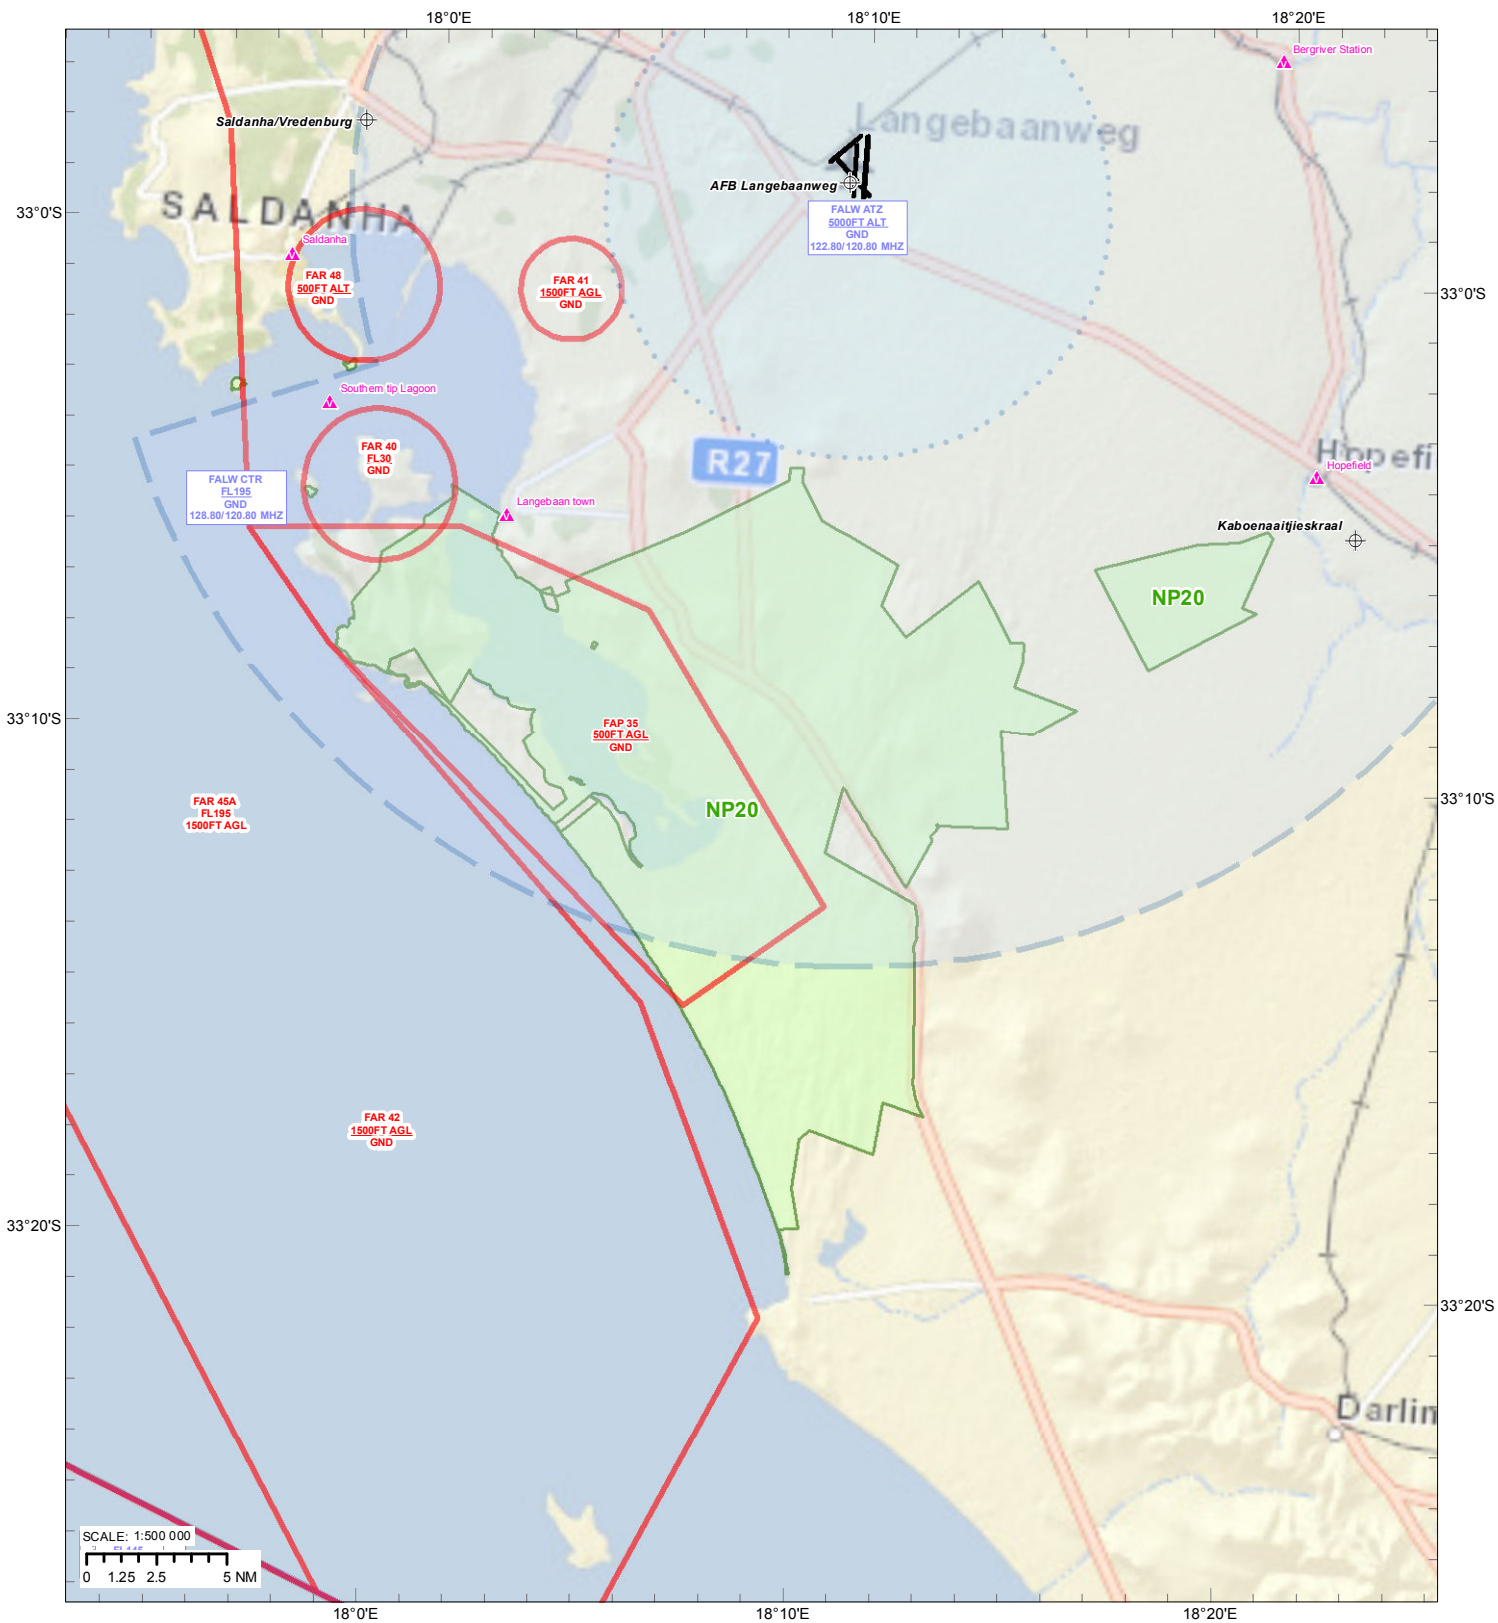

NATIONAL PARKS  
West Coast National Park

NP Nr	Name	Highest Point (ft)	NEMPAA (ft)	MNM ALT (ft)
NP20	West Coast National Park	640	2500	3140

SOURCE: SAPAD\_OR\_2014\_02

**Legend**

- ARP
- Helistop
- VFR Rep Pts
- VFR Routes
- VFR Buffer
- ATZ
- CTR
- FAD
- FAP
- FAR
- TMA
- SRA
- National Parks 2014
- World Heritage Sites 2014